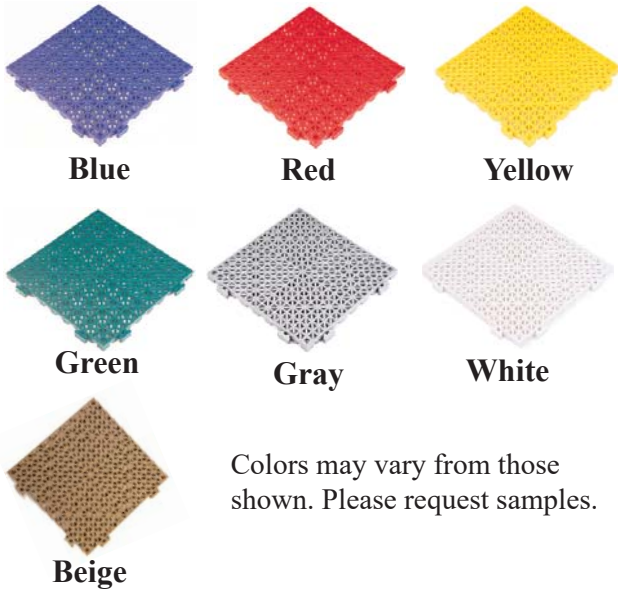

805 - Cushion Tile • 807 - Grit Top Cushion Tile • 803 - Color Cushion Tile

**Black Cushion Tile**

**Color Cushion Tile**

**Grit Top Cushion Tile**

Flexible Recycled PVC is ideal indoors or out. Cushion surface eases worker fatigue, helps prevent slips and falls, and allows drainage for dry surface work areas. The easy to install 12" x 12" tile can be used for large areas. Great for applications including industrial workstations, pools, showers, saunas and workout areas. Interlocking beveled ramps add extra safety and finished look.

**Material:** Recycled flexible vinyl with waffle grid surface.  
**Thickness:** 3/4"  
**Surface:** Cushion Tile - Open for drainage  
 Grit Tile - Open grit surface  
 Cushion Color Tile - Open for drainage  
**Warranty:** 5 years

**Colors:**

Colors may vary from those shown. Please request samples.

Item No.	Description	Size	Weight
<b>Standard Size</b>			<b>lbs./ea.</b>
805S1212BK	Black Tile	12" x 12"	1.5
807S1212BK	Grit Tile	12" x 12"	1.5
803S1212*	Color Tile	12" x 12"	1.5

*\*Specify color when ordering. Blue (BL), Green (GN), Gray (GY), White (WH), Yellow (YE), Beige (BE), Red (RD)*

**Options**

805BM212*	Male Beveled Edge	2" x 12"	.5
805BF212*	Female Beveled Edge	2" x 12"	.5
805BM213*	Male Beveled Corner	2" x 13.5"	.5
805BF213*	Female Beveled Corner	2" x 13.5"	.5