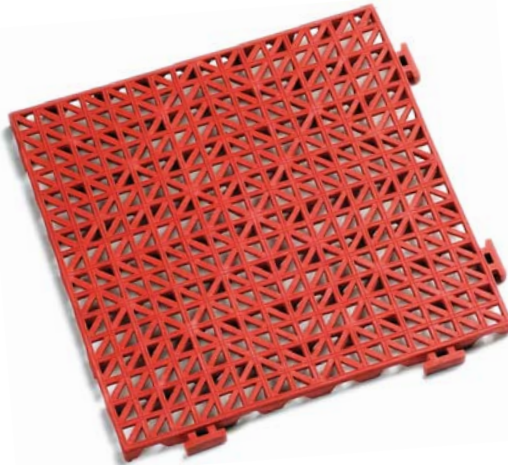

805 - Cushion Tile • 807 - Grit Top Cushion Tile • 803 - Color Cushion Tile

**Black Cushion Tile**

**Color Cushion Tile**

**Grit Top Cushion Tile**

Flexible Recycled PVC is ideal indoors or out. Cushion surface eases worker fatigue, helps prevent slips and falls, and allows drainage for dry surface work areas. The easy to install 12" x 12" tile can be used for large areas. Great for applications including industrial workstations, pools, showers, saunas and workout areas. Interlocking beveled ramps add extra safety and finished look.

**Material:** Recycled flexible vinyl with waffle grid surface.  
**Thickness:** 3/4"  
**Surface:** Cushion Tile - Open for drainage  
 Grit Tile - Open grit surface  
 Cushion Color Tile - Open for drainage  
**Warranty:** 5 years

**Colors:**

Colors may vary from those shown. Please request samples.

Item No.	Description	Size	Weight
<b>Standard Size</b>			<b>lbs./ea.</b>
805S1212BK	Black Tile	12" x 12"	1.5
807S1212BK	Grit Tile	12" x 12"	1.5
803S1212*	Color Tile	12" x 12"	1.5

*\*Specify color when ordering. Blue (BL), Green (GN), Gray (GY), White (WH), Yellow (YE), Beige (BE), Red (RD)*

**Options**

805BM212*	Male Beveled Edge	2" x 12"	.5
805BF212*	Female Beveled Edge	2" x 12"	.5
805BM213*	Male Beveled Corner	2" x 13.5"	.5
805BF213*	Female Beveled Corner	2" x 13.5"	.5