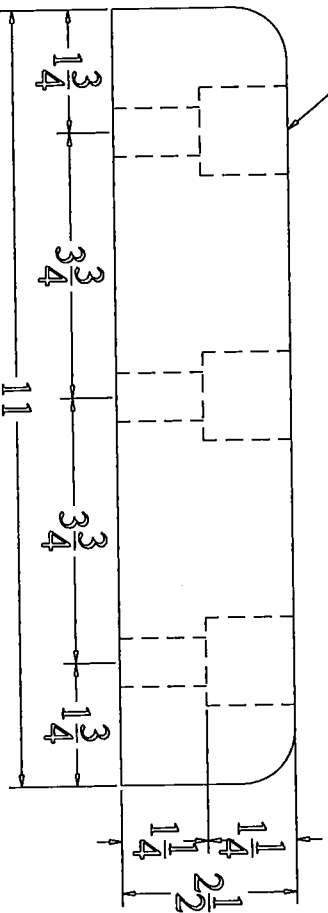

Durable Corporation
 (800) 537-1603

Model: MW-2511

MODEL: MW-2511
 Molded Bumper

<i>Size</i>	
-Overall Length	11"
-Projection	2-1/2"
-Height	4-3/8"
-Holes Centers	3-3/4"

Holes Are 1 1/16" Through
 with 1-1/4" Countersink