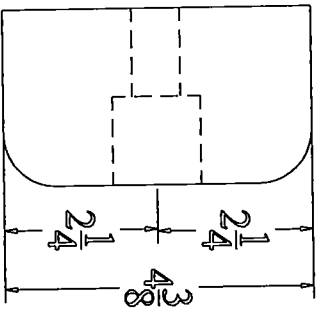

Durable Corporation
 (800) 537-1603

Model: MW-2511

MODEL: MW-2511
 Molded Bumper

<i>Size</i>	
-Overall Length	11"
-Projection	2-1/2"
-Height	4-3/8"
-Holes Centers	3-3/4"

Holes Are 1 1/16" Through
 with 1-1/4" Countersink